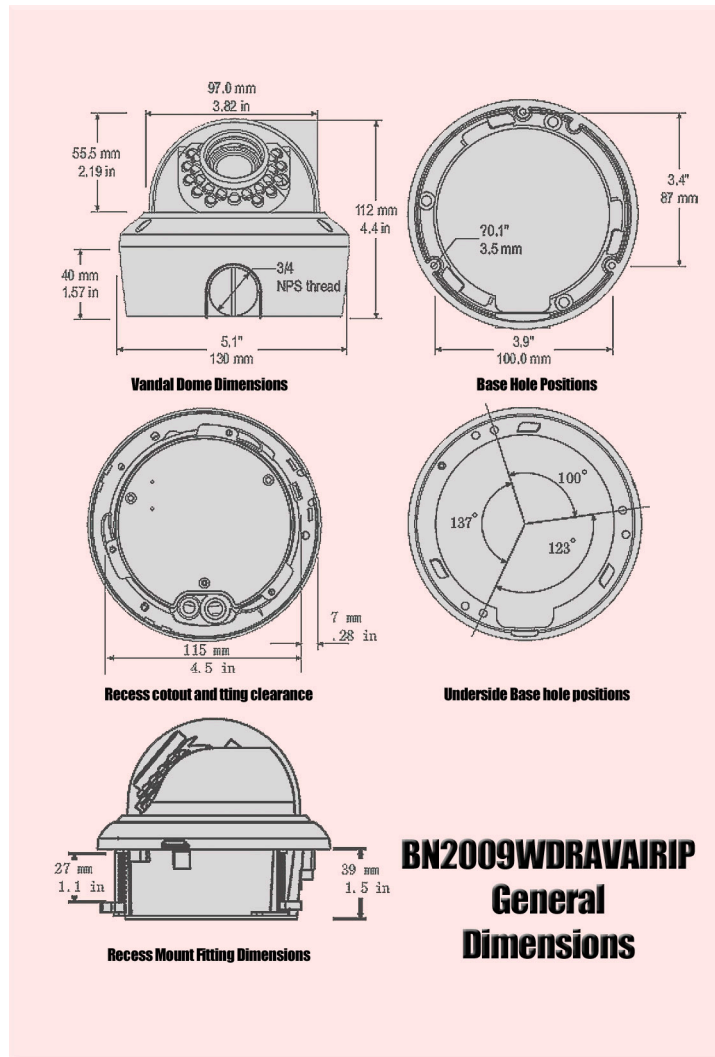

**ADDITIONAL
ACCESORIES SUGGESTED**

- Power supply
  BP0004/S1500
- Twisted Pair
  Networking Cable
  CAT5e
  CAT6