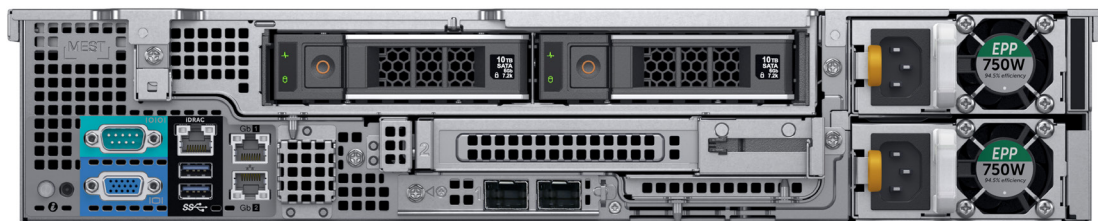

SYSTEM	
Processor(s)	Up to (2) Intel® Xeon® Silver 4110 Scalable Processors (8 Cores, 16 Threads, 3.00GHz)
Processor Passmark	Intel® Xeon® Silver 4110: 12,020 Dual Intel® Xeon® Silver 4110: 17,084
Maximum Storage	Up to 196TB
Operating System	Windows 10 Pro, upgradeable to Windows Server 2016
Memory	Single Processor: 16GB (2x 8GB) Dual Processors: 32GB (4x 8GB) Maximum Configuration: Up to 1TB LRDIMM (16x DDR4 DIMMs Slots)
RAID	OS RAID 0, 1; Data RAID 0, 1, 5, 6, 10
RAID Controller	PERC H740P (8GB NV Cache, Supports RAID 0, 1, 5, 6, 10)
Networking	Single Processor Models: (2) 1GbE RJ45 Ports Dual Processor Models: (2) 1GbE RJ45 Ports, (2) 10GbE SFP+ ports
Expansion Slots	(0) PCIe slots (in default configuration)
USB(s)	Rear (2) USB 3.0, Front (2) USB 2.0, Internal (1) USB 3.0
Video Outputs	(1) VGA
Remote Management	iDRAC Basic
Manufacturer	BCDVideo
Warranty	5-Year, On-site, NBD, Keep Your Hard Drive Warranty
MECHANICAL	
Form Factor	2U Rackmount
Rack Support	Sliding Rack Rail with Cable Management Arm
Hard Drive Bays	(14) 3.5" Hot Swappable Bays & (2) M.2 SSD Slots
Hard Drives Supported	PCIe NVMe & SATA
Power Supply(s)	(2) 750W (100-240VAC) 80 Plus Platinum
Maximum Power Draw	788W
Operating Temperature	(Min) 50°F - (Max) 95°F [(Min) 10°C - (Max) 35°C]
Operating Humidity	5 ~ 90% (non-condensing)
Dimensions (WxDxH)	19" (482.6mm) x 28.15" (646mm) x 3.4" (86.8mm)
Max. Weight	73 lbs. (33.1kg)

Back - Dual Processor Models

FOR MORE INFORMATION: bcdvideo.com | sales@bcdvideo.com | +1.847.205.1922 **TECH SUPPORT:** support@bcdvideo.com | +1.844.462.2384

Copyright © 2019, BCDVideo. All rights reserved. This document is provided for information purposes only. The contents are subject to change without notice.