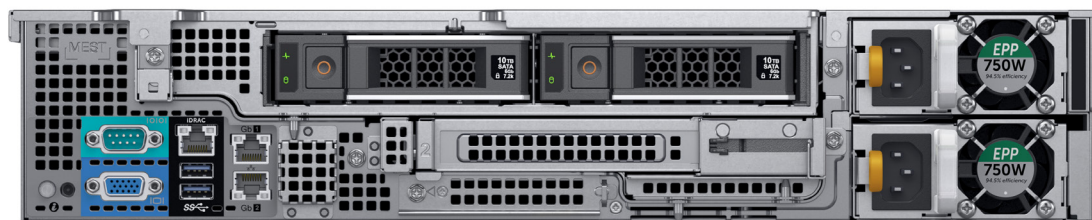

Pro-Lite, High Performance and Video Processing

Enable scalable storage performance and video processing with the BCD214-MVR-PL server. This 2U, 2-socket platform brings you scalability and performance to adapt to a variety of video surveillance applications.

Up to 196TB of raw storage is provided by (14) 24/7 duty cycle SATA drives. Paired with the latest Intel® Xeon® Scalable processor, this provides high density storage with Pro-Lite throughput for the most demanding applications.

Ease of operation is provided with dual OS SSDs for accelerated boot and application load times. Remote management, provided by iDRAC, allows for constant system status and critical resource monitoring. RAID 5/6 storage options, in addition to redundant 750W power supplies, provide system high availability while a five-year, on-site, next business day, Keep Your Hard Drive warranty guarantees peace of mind.

KEY FEATURES

- Up to 196TB of Raw Storage
- Intel® Xeon® Silver 4110 Scalable Processors
- Operating System: Windows 10 Pro
  - Upgradeable to Windows Server 2016
- iDRAC features include:
  - Remote Management
  - Disaster Recovery
  - Critical Resource Monitoring

SSD & 24/7 Duty Cycle SATA Drives

Redundant Power

RAID Options 0, 1, 5, 6, 10

**5-Year, On-site, NBD,
Keep Your Hard Drive Warranty**

Back - Single Processor Models

FOR MORE INFORMATION: bcdvideo.com | sales@bcdvideo.com | +1.847.205.1922 **TECH SUPPORT:** support@bcdvideo.com | +1.844.462.2384

Copyright © 2019, BCDVideo. All rights reserved. This document is provided for information purposes only. The contents are subject to change without notice.