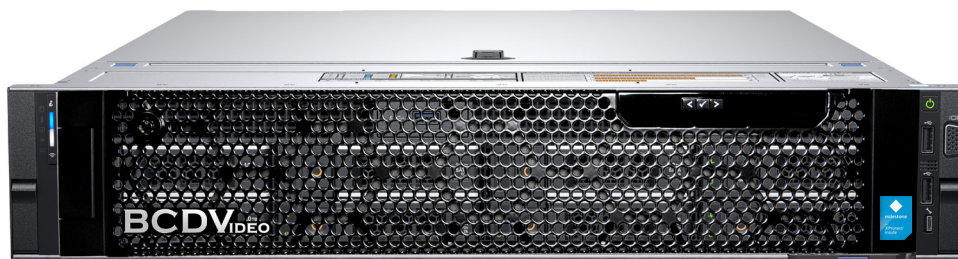

Professional 2U Rackmount, Expandable Milestone Appliance

The BCD208-MVR-P professional 2U 8-bay Milestone appliance boasts exceptional performance with unrivaled expandability within its chassis. Optimized for performance demanding video surveillance applications, this video server uses the latest hardware to deliver results.

Support for up to (2) Intel® Xeon® Scalable Silver 4110 Processors ensures computing performance, while (24) DDR4 DIMM slots provide up to 1.5TB of DDR4 LRDIMM ECC RAM for ample memory resources for immense bandwidth applications.

Video storage options are available with up to (6) 3.5" 24/7 duty cycle SATA drives and support of RAID 5/6 for data protection and optimized performance. Dual 1100W platinum rated power supplies provide proper power resources for all hardware. The BCD208-MVR-P also comes with BCDVideo's standard 5-year, on-site, next business day, keep your hard drive warranty.

KEY FEATURES

- Up to 84TB of Raw Storage
- Intel® Xeon® Silver 4110 Scalable Processors
- Operating System: Windows Server 2016
- iDRAC features include:
  - Remote Management
  - Disaster Recovery
  - Critical Resource Monitoring

SSD & 24/7 Duty Cycle SATA Drives

Redundant Power

RAID Options: 0, 1, 5, 6, 10

**5-Year, On-site, NBD,
Keep Your Hard Drive Warranty**

Back - Dual Processor Model Shown

FOR MORE INFORMATION: bcdvideo.com | sales@bcdvideo.com | +1.847.205.1922 **TECH SUPPORT:** support@bcdvideo.com | +1.844.462.2384

Copyright © 2019, BCDVideo. All rights reserved. This document is provided for information purposes only. The contents are subject to change without notice.