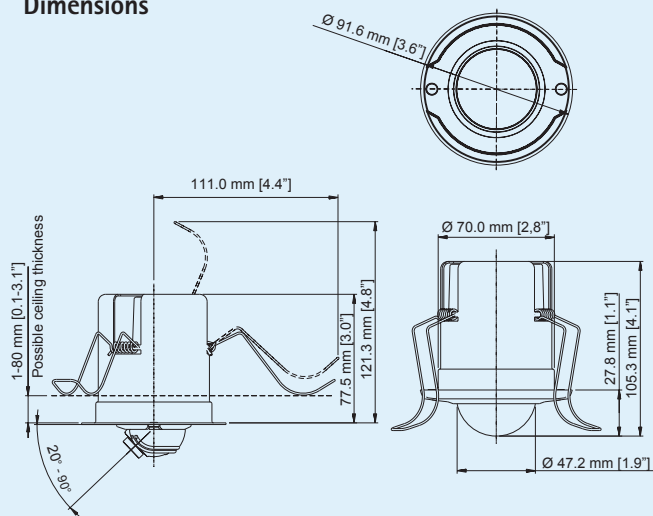

With its ultra-discreet fixed dome design, AXIS M3011 measures only 9 cm (3.6") wide and protrudes only 3 cm (1.2") from the ceiling. To suit interior design the cover ring is available in a range of colors.

## Technical Specifications – AXIS M3011 Fixed Dome Network Camera

Camera	
<b>Image sensor</b>	1/4 " Progressive scan RGB VGA CMOS
<b>Lens</b>	3.0 mm, F2.0, fixed iris Angle of view, horizontal: 66°
<b>Minimum illumination</b>	1 lux, F2.0
<b>Shutter time</b>	1/5000 s to 1/4 s
Video	
<b>Video compression</b>	H.264 Motion JPEG MPEG-4 Part 2 (ISO/IEC 14496-2)
<b>Resolutions</b>	640x480 to 160x120
<b>Frame rate H.264</b>	30 fps in all resolutions
<b>Frame rate Motion JPEG</b>	30 fps in all resolutions
<b>Frame rate MPEG-4 Part 2</b>	30 fps in all resolutions
<b>Video streaming</b>	Multi-stream H.264, Motion JPEG and MPEG-4 Part 2 H.264/MPEG-4 Part 2: 1 stream in full frame rate and resolution Motion JPEG: 2 individually configured streams in full frame rate and resolution More streams in either compression if identical or limited in frame rate/resolution Controllable frame rate and bandwidth VBR/CBR H.264 & MPEG-4 Part 2
<b>Image settings</b>	Compression, color, brightness, sharpness, contrast, white balance, exposure control, exposure zones, backlight compensation, fine tuning of behavior at low light, rotation Text and image overlay Privacy mask

### Dimensions