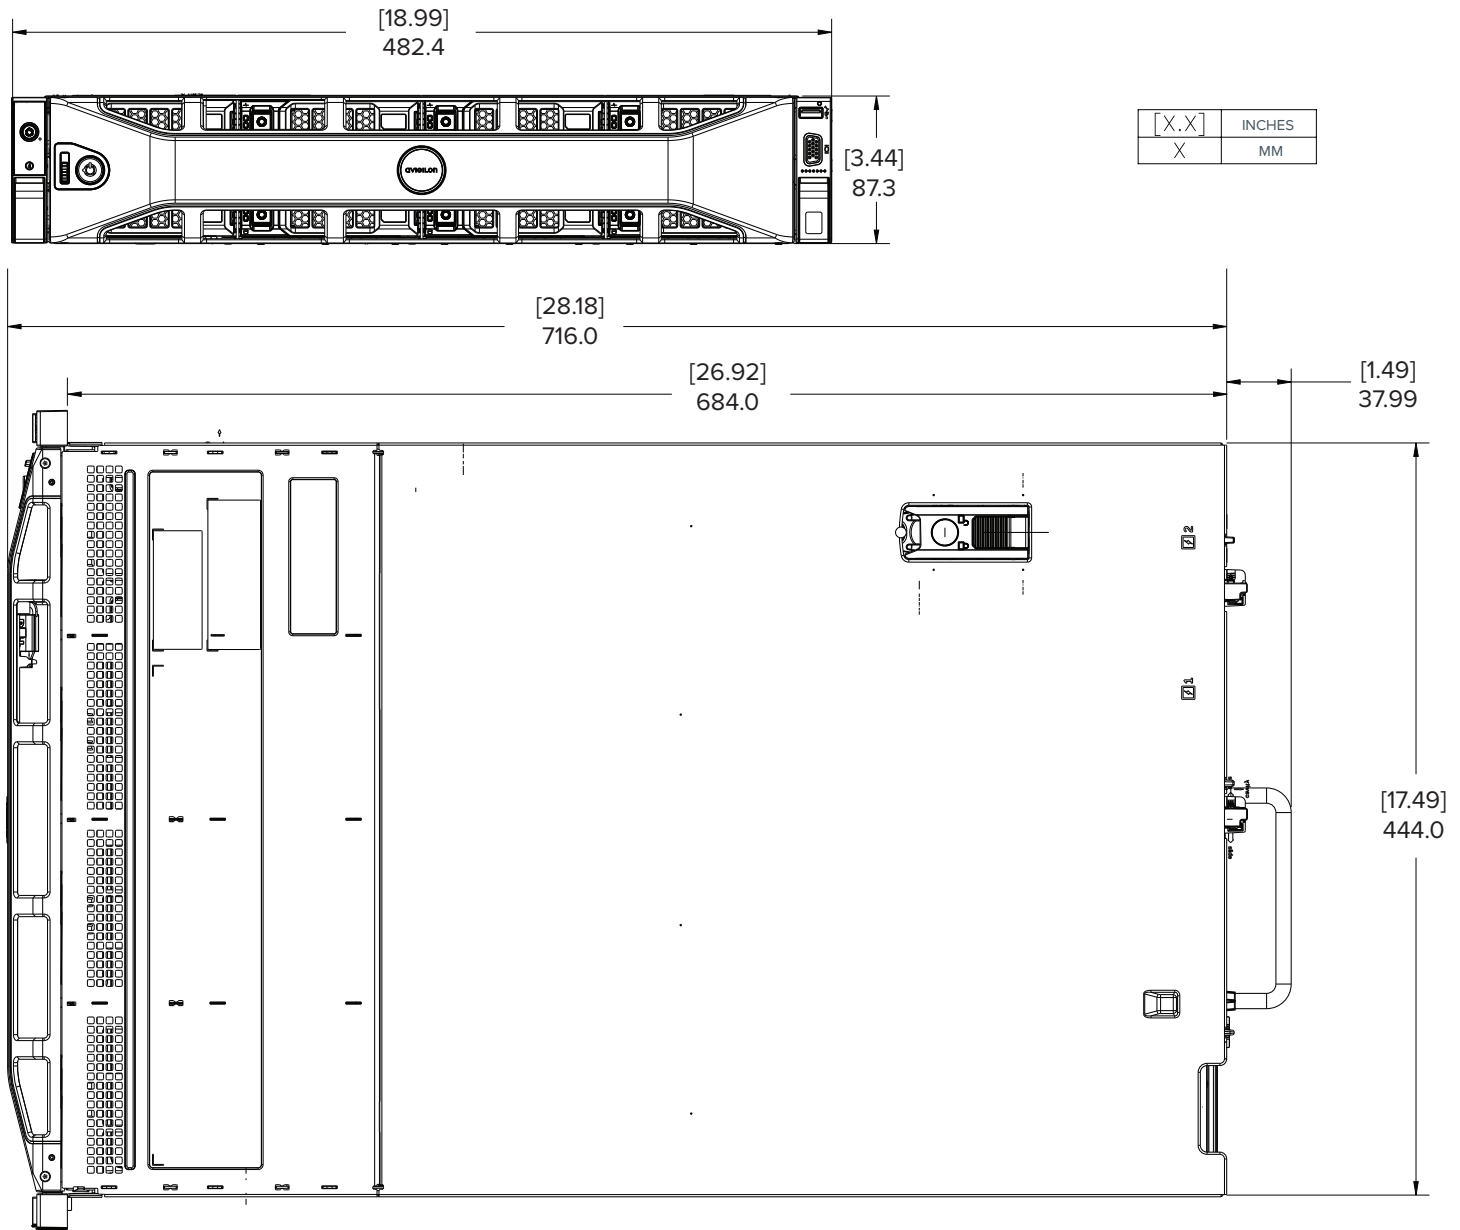

Outline Dimensions

NETWORK VIDEO RECORDER

Ordering Information

HD-NVR3-PRM-32TB	32 TB HD NVR Premium with Microsoft Windows Server 2012 R2 for Embedded Systems and Avigilon Control Center
HD-NVR3-PRM-48TB	48 TB HD NVR Premium with Microsoft Windows Server 2012 R2 for Embedded Systems and Avigilon Control Center
HD-NVR3-PRM-56TB	56 TB HD NVR Premium with Microsoft Windows Server 2012 R2 for Embedded Systems and Avigilon Control Center
HD-NVR3-PRM-84TB	84 TB HD NVR Premium with Microsoft Windows Server 2012 R2 for Embedded Systems and Avigilon Control Center

* Avigilon Control Center licenses must be purchased separately

HD-NVR3-PRM-xxTB-NA = HD-NVR3-PRM-xxTB-UK = HD-NVR3-PRM-xxTB-EU = HD-NVR3-PRM-xxTB-AU =