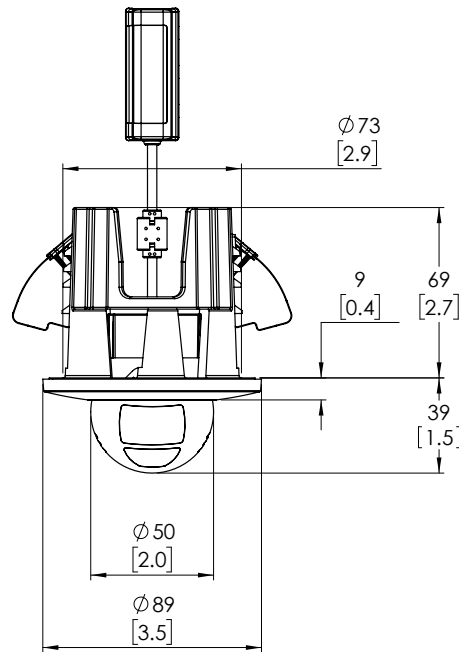

[X.X]	INCHES
X	MM

Ordering Information

	MP	WDR	LightCatcher Technology	Lens	IR	HDSM SmartCodec
1.3C-H4M-D1	1.3	✓	✓	2.8 mm		✓
1.3C-H4M-D1-IR	1.3	✓	✓	2.8 mm	✓	✓
2.0C-H4M-D1	2	✓	✓	2.8 mm		✓
2.0C-H4M-D1-IR	2	✓	✓	2.8 mm	✓	✓
3.0C-H4M-D1	3	✓	✓	2.8 mm		✓
3.0C-H4M-D1-IR	3	✓	✓	2.8 mm	✓	✓
H4M-BZL-BL1	Package of 5 black surface mount bezels for H4M dome cameras					
H4M-MT-DCIL1	In-ceiling mount adapter for H4M dome cameras					
H4M-MT-DCIL1-BL	Black in-ceiling mount adapter for H4M dome cameras