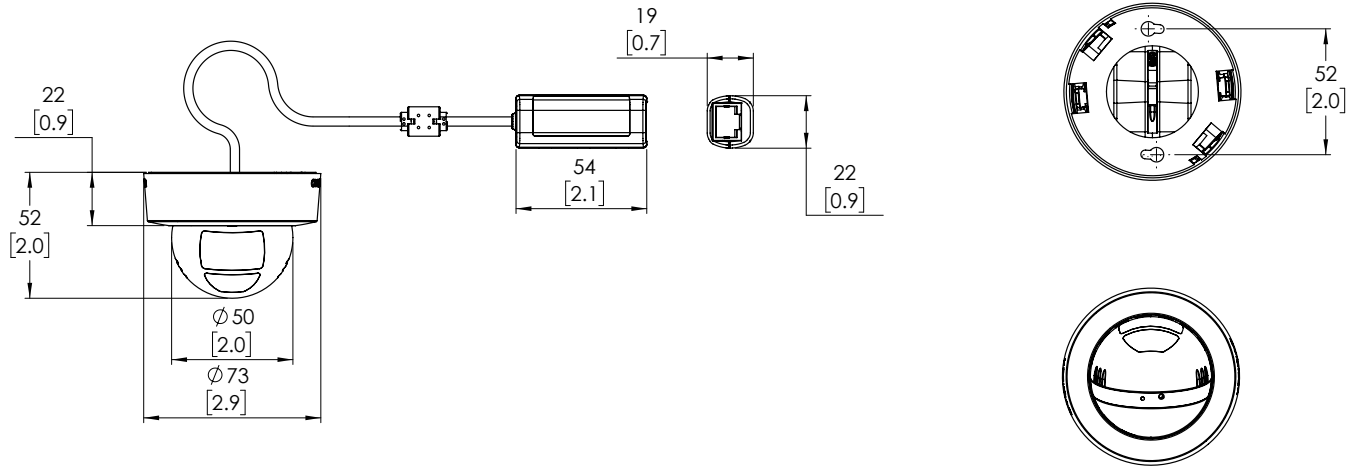

Outline Dimensions

Surface

In Ceiling