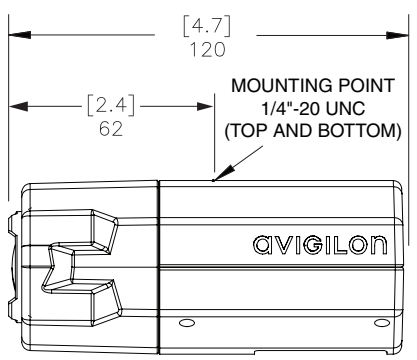

MECHANICAL	
Dimensions (LxWxH)	120mm x 67mm x 53mm (4.7" x 2.6" x 2.1")
Weight	0.47 kg (1.0 lbs)
Camera Mount	1/4" UNC-20 (top and bottom)

ELECTRICAL	
Power Source	VDC: 12 V VAC: 24 V PoE: IEEE802.3af Class 3 compliant
Power Consumption	6 W
Power Connector	2-pin terminal block

ORDERING INFORMATION		
3.0W-H3-B2	3.0 Megapixel WDR Day/Night H.264 HD 3-9mm Camera	

Outline Dimensions

[X.X]	INCHES
X	MM

Specifications subject to change without notice. ©2012 Avigilon Corporation. All rights reserved. Trademarks and registered trademarks are the property of their respective owners.