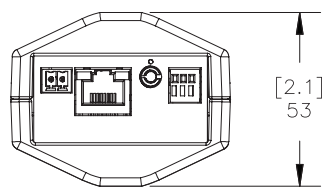

MECHANICAL	
Dimensions (LxWxH)	120mm x 67mm x 53mm (4.7" x 2.6" x 2.1")
Weight	0.47 kg (1.0 lbs)
Camera Mount	1/4" UNC-20 (top and bottom)

ELECTRICAL	
Power Source	VDC: 12 V VAC: 24 V PoE: IEEE802.3af Class 3 compliant
Power Consumption	6 W
Power Connector	2-pin terminal block

ORDERING INFORMATION		
3.0W-H3-B2	3.0 Megapixel WDR Day/Night H.264 HD 3-9mm Camera	

Outline Dimensions

[X.X]	INCHES
X	MM

Specifications subject to change without notice. ©2012 Avigilon Corporation. All rights reserved. Trademarks and registered trademarks are the property of their respective owners.