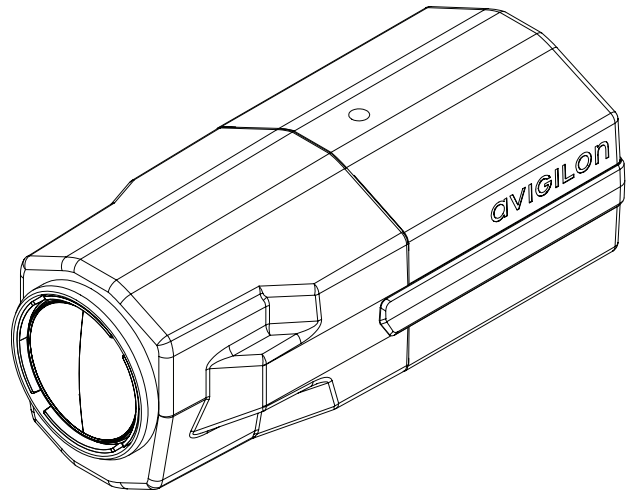

1.0 Megapixel Day/Night High Definition H.264 IP Camera

Description

The Avigilon 1.0 megapixel day/night high definition H.264 IP camera is a progressive scan CMOS camera designed for a wide range of surveillance applications. An integrated fully motorized lens provides remote zoom and focus for easy installation and unsurpassed image quality. It transmits images over 100BASE-TX using H.264 technology to achieve the lowest network bandwidth, and requires minimal storage for video at high frame rates with superior image quality.

The camera seamlessly integrates with Avigilon Control Center NVMS and High Definition NVRs. The camera uses standard network technology to create a network based surveillance solution with unmatched performance, ease of use, and ease of installation. ONVIF compliance provides support from other leading video management systems. Camera power is provided by either Power over Ethernet, 12 VDC, or 24 VAC.

Mechanical

Dimensions (LxWxH)	156 mm x 69 mm x 64 mm 6.1" x 2.7" x 2.5"
Weight	0.56 kg (1.2 lbs)
Camera Mount	1/4" UNC-20 (top and bottom)

Electrical

Power Source	VDC: 12 V VAC: 24 V PoE: IEEE802.3af Class 3 compliant
Power Consumption	6 W
Power Connector	2-pin terminal block