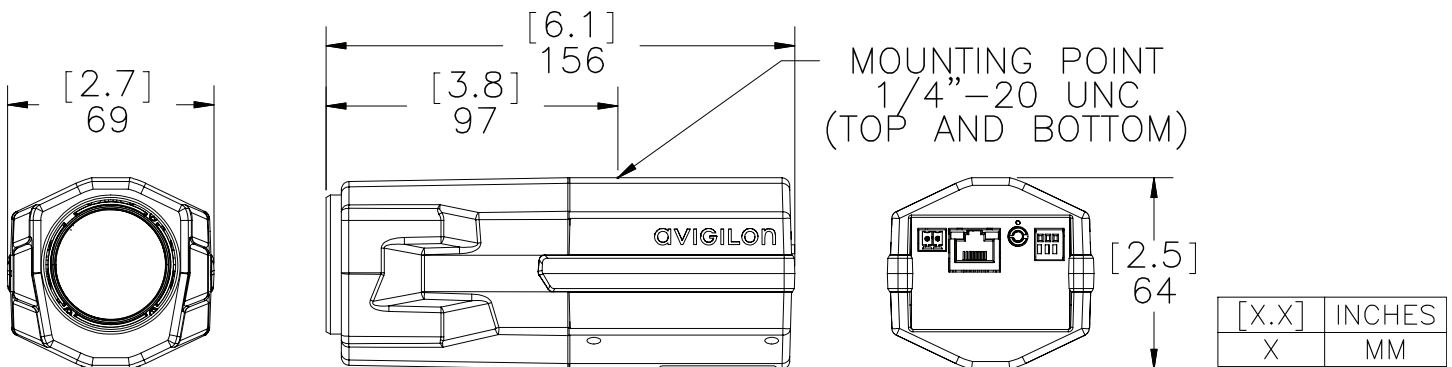

Network

Network	100BASE-TX
Cabling Type	CAT5
Connector	RJ-45
API	ONVIF compliant (www.onvif.org)
Security	Password protection, HTTPS encryption, digest authentication, WS authentication, user access log
Protocols	IPv4, HTTP, HTTPS, SOAP, DNS, NTP, RTSP, RTCP, RTP, TCP, UDP, IGMP, ICMP, DHCP, Zeroconf, ARP
Streaming Protocols	RTP/UDP, RTP/UDP multicast, RTP/ RTSP/TCP, RTP/RTSP/HTTP/TCP, RTP/RTSP/HTTPS/TCP, HTTP

Mechanical

Dimensions (LxWxH)	156 mm x 69 mm x 64 mm 6.1" x 2.7" x 2.5"
Weight	0.56 kg (1.2 lbs)
Camera Mount	1/4" UNC-20 (top and bottom)

Electrical

Power Source	VDC: 12 V VAC: 24 V PoE: IEEE802.3af Class 3 compliant
Power Consumption	6 W
Power Connector	2-pin terminal block

Environmental

Operating Temperature	-10 °C to +50 °C (14 °F to 122 °F) -10 °C to +45 °C (14 °F to 113 °F) (with 12 VDC power source)
Storage Temperature	-10 °C to +70 °C (14 °F to 158 °F)
Humidity	20 - 80% Relative humidity (non-con- densing)

Certifications

CE, Class B
FCC, Class B
UL/cUL Listed

Ordering Information

1.0MP-HD-H264-B1	1.0 Megapixel Day/Night High Definition H.264 IP Camera

Outline Dimensions

Specifications subject to change without notice. V1.0
©2010 Avigilon Corporation. All rights reserved.

Trademarks and registered trademarks are the property of their respective owners.

avigilon.com