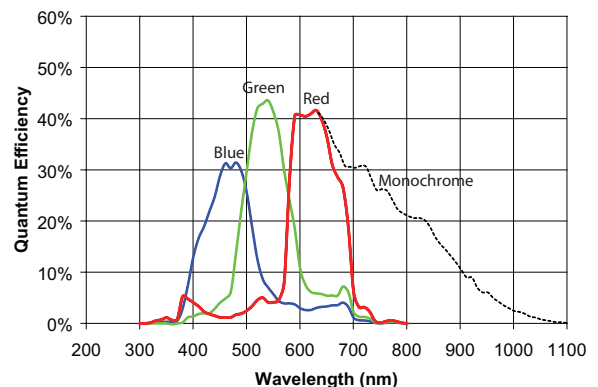

Features

- 1.0 megapixel progressive scan CMOS sensor
- Unsurpassed image quality
- 4.7-84.6 mm, F1.6 lens with remote focus and zoom
- 30 images per second at full resolution
- 69 dB true dynamic range
- 0.4 lux minimum illumination in color mode and 0.04 lux minimum illumination in monochrome mode
- H.264 and JPEG compression
- ONVIF compliant API
- Multiple video streams
- Automatic exposure and iris control
- Automatic removable IR cut filter for sensitivity at night
- Power over Ethernet, 24 VAC or 12 VDC power input
- Audio Input
- Analog Video Output
- External I/O