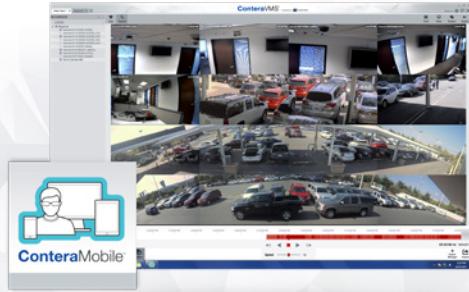

Part Number	Description
ConteraVMS	
ConteraVMS Software Licenses	
AV-CST1	ConteraVMS Standard 1 Channel Recording License
AV-CPM1	ConteraVMS Premium 1 Channel Recording License
AV-CPR1	ConteraVMS Professional 1 Channel Recording License
ConteraVMS Software Expansion Licenses	
AV-CST1-EXP	ConteraVMS Standard 1 Channel Expansion Recording License
AV-CPM1-EXP	ConteraVMS Premium 1 Channel Expansion Recording License
AV-CPR1-EXP	ConteraVMS Professional 1 Channel Expansion Recording License
ConteraVMS Software Upgrade Licenses	
AV-CSUBAPM	ConteraVMS Standard to Premium 1 Channel License Upgrade
AV-CSUPMPR	ConteraVMS Premium to Professional 1 Channel License Upgrade
ConteraWS®	
ConteraWS (Web Services) Access License Including Software Updates	
AV-CWS1Y	ConteraWS 1 Year 1 Channel Access License
AV-CWS3Y	ConteraWS 3 Year 1 Channel Access License
AV-CWS4Y	ConteraWS 4 Year 1 Channel Access License
AV-CWS5Y	ConteraWS 5 Year 1 Channel Access License
ConteraWS (Web Services) Cloud Storage Expansion	
AV-CWS1Y50GB	ConteraWS 50GB Cloud Storage Expansion (1 Year)