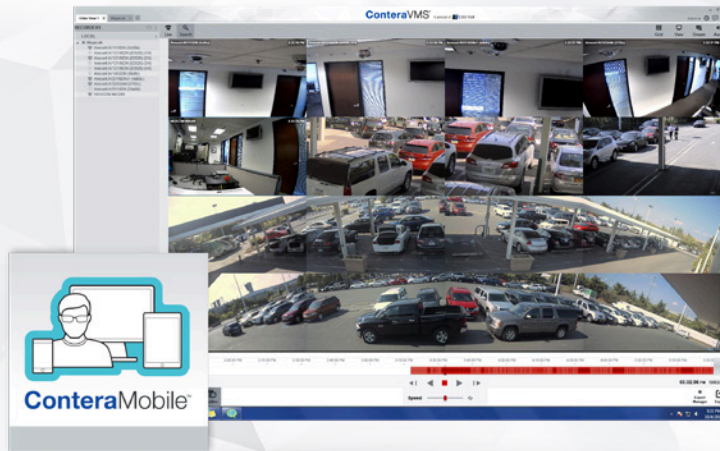

ConteraVMS® Video Management System

Three Licenses to Choose From:

Standard

Up to 16 cameras per server
and 3 concurrent
remote connections

Premium

Up to 32 cameras per server
and 5 concurrent
remote connections

Professional

Up to 128 cameras per server
and unlimited concurrent
remote connections

Feature Capability	ConteraVMS Standard	ConteraVMS Premium	ConteraVMS Professional
Maximum Cameras Per Server	16	32	128
VM Support	-	-	Yes (Windows)
Concurrent Remote Connections	3	5	Unlimited*
Server OS Supported	Microsoft® Windows® / Linux®	Microsoft Windows / Linux*	Microsoft Windows / Linux*
Expansion Channels	Yes	Yes	Yes
IP Audio Recording	-	Yes	Yes
IP Sensor/Relay	-	Yes	Yes
Native Video Archive	-	Yes	Yes
Per Camera Storage Allocation	-	Yes	Yes
Macro Support	-	Sensor / Relay	All Macros
IP Camera Support	ONVIF Profile S / RTSP	ONVIF Profile S / RTSP	ONVIF Profile S / RTSP
Proxy Support	-	Yes	Yes
Camera Link	ConteraIP® and MegalIP™ Cameras only	ConteraIP® and MegalIP™ Cameras only	ConteraIP® and MegalIP™ Cameras only
ConteraWS Enabled	Yes	Yes	Yes
Health Monitoring	Yes	Yes	Yes
API for 3rd Parties	Yes	Yes	Yes