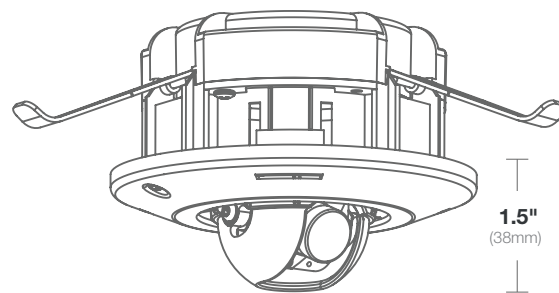

# MicroDome™

Sometimes Less is More: H.264 Micro-Sized Recessed Dome IP Camera

Arecont Vision introduces the MicroDome™ megapixel IP camera. The MicroDome™ offers all of the great features of existing Arecont Vision megapixel camera technology like superior image quality and the industry's fastest frame rates, and now in a much smaller, more discreet housing. With an integrated mechanical day/night switcher and pixel binning in 3 and 5 megapixel, the MicroDome™ has excellent low-light capabilities. With an option for true Wide Dynamic Range of up to 100dB at full resolution there are no lighting conditions too tough for the MicroDome™.

Low Profile Design

Dual Encoder H.264/MJPEG

True Day/Night with IR Cut Filter

Vandal-Resistant Dome Housing

Pixel Binning Mode on 3 and 5MP Models

Wide Dynamic Range on 1080p and 3MP Models

All-in-One PoE and Integrated Lens

### More Features:

- ONVIF and PSIA
- Dual Encoder H.264/MJPEG
- Multi-Streaming
- Bit Rate Control
- Privacy Mask
- Flexible Cropping
- 1024 Zones of Motion Detection
- Forensic Zooming

AV1455DN-F	1.3MP	Day/Night	1280x1024	42fps	MJPEG/H.264	--	4mm Fixed Lens	Flush In-ceiling Mount Indoor Dome	PoE
AV2455DN-F	1080p	Day/Night	1920x1080	32fps	MJPEG/H.264	Casino™ Mode	4mm Fixed Lens	Flush In-ceiling Mount Indoor Dome	PoE
AV2456DN-F	1080p WDR	Day/Night	1920x1080	32fps	MJPEG/H.264	--	4mm Fixed Lens	Flush In-ceiling Mount Indoor Dome	PoE
AV3455DN-F	3MP	Day/Night	2048x1536	21fps	MJPEG/H.264	--	4mm Fixed Lens	Flush In-ceiling Mount Indoor Dome	PoE
AV3456DN-F	3MP WDR	Day/Night	2048x1536	21fps	MJPEG/H.264	--	4mm Fixed Lens	Flush In-ceiling Mount Indoor Dome	PoE
AV5455DN-F	5MP	Day/Night	2592x1944	14fps	MJPEG/H.264	--	4mm Fixed Lens	Flush In-ceiling Mount Indoor Dome	PoE