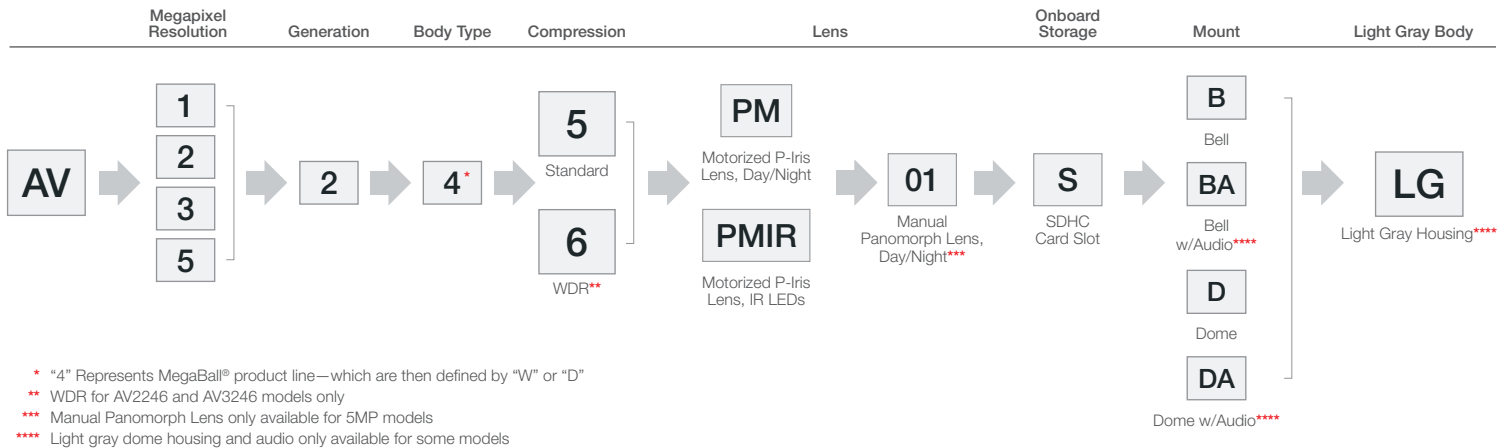

Model Specific Features

Model	Resolution	Frame Rate	Features		
AV1245	1.2MP	00fps	-	-	STELLAR™
AV2245	1080p	31fps	-	Casino Mode™	-
AV2246	1080p	30fps	WDR	-	-
AV3245	3MP	21fps	-	-	Binning
AV3246	3MP	21fps	WDR	-	Binning
AV5245	5MP	14fps	-	-	Binning

Build-to-Order Options

-A	Audio
-B	Bell Mount
-D	Dome or Recessed Dome Model
-LG	Light Gray Dome
PM	Remote Zoom, Remote Focus, P-Iris, True Day/Night
PMIR	Wide Angle Lens w/ Remote Focus/Zoom, P-Iris, True Day/Night, IR LEDs
-S	SDHC Card Slot, CorridorView™ w/ 90° Image Flip, Non-Integer Scaling
-01	Manual Panomorph Lens, True Day/Night

Create Your Model (Example: AV3245PM-D-LG)

Camera Imaging Specifications

Model	AV1245	AV2245	AV2246	AV3245	AV3246	AV5245	
Image Sensor (CMOS)	1.2MP*	1080p	1080p**	3MP**	3MP	5MP	
Day/Night	True Day/Night with Automatic Removable IR Cut Filter						
Optical Format	1/0.0"	1/2.7"	1/3.2"	1/2.5"	1/3.2"	1/2.5"	
Pixel Pitch	0µm	3µm	2.2µm	2.2µm	2.2µm	2.2µm	
Minimum Illumination	Color (Day Mode)	0.0 Lux	0.1 Lux	0.3 Lux	0.3 Lux	0.3 Lux	
	Color Binning (Day Mode)	-	-	-	0.15 Lux	0.15 Lux	
	B/W (Night Mode)	0 Lux, IR sensitive	0 Lux, IR sensitive	0 Lux, IR sensitive	0 Lux, IR sensitive	0 Lux, IR sensitive	0 Lux, IR sensitive
Full FOV Resolution	0000 H x 0000 V	1920 H x 1080 V	1920 H x 1080 V	2048 H x 1536 V	2048 H x 1536 V	2592 H x 1944 V	
1/4 Resolution	000 H x 000 V	960 H x 540 V	960 H x 540 V	1024 H x 768 V	1024 H x 768 V	1296 H x 972 V	
Dynamic Range	00dB	69dB	WDR up to 100dB	70.1dB	WDR up to 100dB	70.1dB	
Maximum SNR	00dB	45dB	49dB	45dB	49dB	45dB	
Frame Rates	At Max Resolution	00fps (0000 x 0000)	31fps (1920 x 1080)	30fps (1920 x 1080)	21fps (2048 x 1536)	21fps (2048 x 1536)	14fps (2592 x 1944)
	Cropped	00fps (0000 x 0000)	42fps (1280 x 1024)	41fps (1280 x 1024)	29fps (1920 x 1080) 41fps (1280 x 1024)	30fps (1920 x 1080) 41fps (1280 x 1024)	21fps (2048 x 1536) 29fps (1920 x 1080) 41fps (1280 x 1024)
	Binning Mode	-	-	-	46fps (1024 x 768) 64fps (960 x 540)	21fps (1024 x 768) 27fps (800 x 600) 31fps (960 x 540) 32fps (640 x 512)	34fps (1296 x 972) 46fps (1024 x 768) 64fps (960 x 540)
Lens	Motorized Lens	0-0mm, 1/0.0", F0.0 H-FOV = 000°-00°	3-10mm, 1/2.7", F1.3 H-FOV = 117°-36°	3-10mm, 1/2.7", F1.3 H-FOV = 81°-26°	3-10mm, 1/2.7", F1.3 H-FOV = 86°-28°	3-10mm, 1/2.7", F1.3 H-FOV = 86°-28°	3.4-10mm, 1/2.5", F1.4 H-FOV = 102°-35°
	Manual Panomorph ImmerVision Enables® A8TRT Lens	-	-	-	-	-	0.98mm (Short Axis) 1.12mm (Long Axis) F2.0, H-FOV = 182°
Remote Focus / Remote Zoom / P-iris	Yes	Yes	Yes	Yes	Yes	Yes	
IR Corrected	Yes	Yes	Yes	Yes	Yes	Yes	

* STELLAR™ Model ** Effective