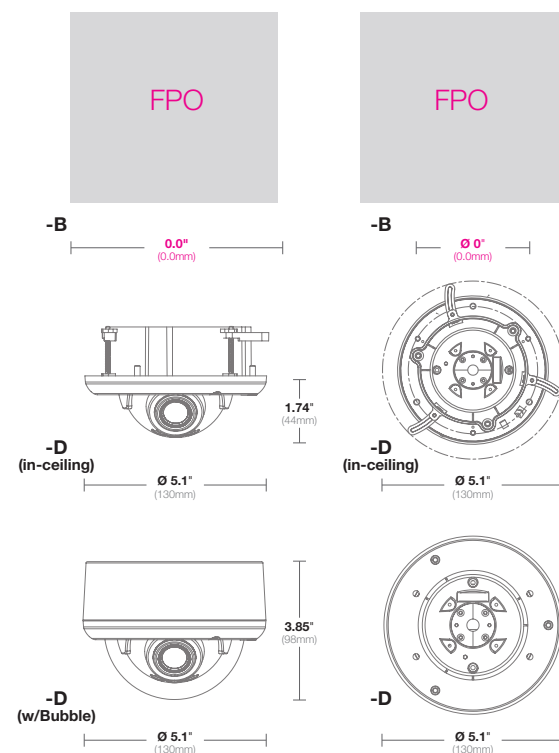

Environmental	Operating temperature	-5°C (-23°F) to +50°C (122°F)
	Humidity	0% to 90% (non-condensing)
	Stable image temperature	0°C (32°F) to +50°C (122°F)
	Storage temperature	-20°C (-4°F) to +60°C (140°F)

General Electrical	Alarm Input	General purpose opto-coupled	
	Alarm Output	General purpose opto-coupled (except -A models)	
	Power Over Ethernet	PoE 802.3af, Class 2	
	Auxiliary Power	12-48V DC, 24V AC	
	Max Power Consumption	AV1245PM	0.0 Watts DC Power
		AV2245PM	5.9 Watts DC Power
		AV3245PM / AV5245PM	6.3 Watts DC Power
AV2246PM / AV3246PM		6.8 Watts DC Power	
AV5245PM-01	5.7 Watts DC Power		

Audio Electrical (-A models only)	Streaming	Two-way
	Compression	G.711 PCM 8 kHz
	Input/Output	Integrated microphone / line output

Mechanical	Casing	-B	Plastic surface/in-ceiling dome with Acrylic bubble
	-D	Plastic surface/in-ceiling dome with Acrylic bubble	
Gimbal	Easy 3-axis camera adjustment with 360° pan, 90° tilt and 360° z-axis		
Dimensions	-B	Ø 0" (0.0mm) x 0.0" H (0.0mm)	
	-D (in-ceiling)	Ø 5.1" (130mm) x 1.74" H (44mm)	
	-D (surface mount w/ bubble)	Ø 5.1" (130mm) x 3.85" H (98mm)	
		Camera Unit	Packaged
Weight	-B	0.0lbs (0.0kg)	0.0lbs (0.0kg)
	-D	1.2lbs (0.54kg)	1.9lbs (0.86kg)
Dome Color	-LG	Light Gray Dome	

Accessories	D4S-CMT-B	Black ceiling mount with 3/4" NPT standard
	D4S-CMT	Light Gray Ceiling mount with 3/4" NPT standard
	SV-EBA	Light Gray Electrical box adapter
	SV-JBA	Light Gray Junction box adapter