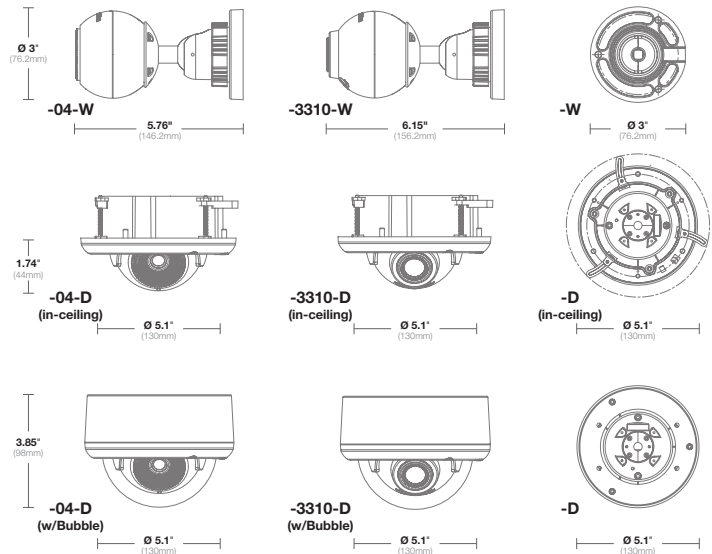

Audio Electrical (-A models only)	Streaming	Two-way
	Compression	G.711 PCM 8 kHz
	Input/Output	Integrated microphone / line output

Mechanical	Casing	-W	Die-cast aluminum 3" (76.2mm) metal ball and mount
		-D	Plastic surface/in-ceiling dome w/ Acrylic bubble
	Lens	-3310	External lens adjustment for zoom, focus and iris
		-04	External lens adjustment for focus
	Gimbal	Easy 3-axis camera adjustment w/360° pan, 90° tilt and 360° z-axis	
	Dimensions	-04-W	Ø 3" (76.2mm) x 5.76" H (146.2mm)
		-3310-W	Ø 3" (76.2mm) x 6.15" H (156.2mm)
		-D (in-ceiling)	Ø 5.1" (130mm) x 1.74" H (44mm)
		-D (surface mount w/ bubble)	Ø 5.1" (130mm) x 3.85" H (98mm)
		Camera Unit	Packaged
Weight	-W	1.2lbs (0.54kg)	2.0lbs (0.9kg)
	-D	1.2lbs (0.54kg)	1.9lbs (0.86kg)
Dome Color	-LG	Light Gray Dome	