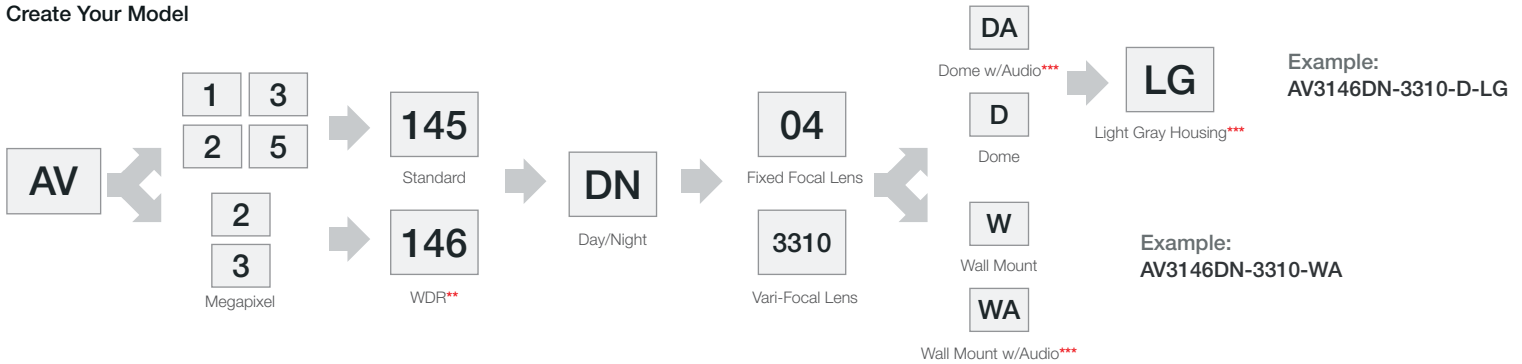

Model Specific Features

AV1145DN	1.3MP Effective	42fps	-	-	-
AV2145DN	1080p	31fps	-	Casino™ Mode	-
AV2146DN	1080p Effective	30fps	WDR	-	-
AV3145DN	3MP Effective	21fps	-	-	Binning
AV3146DN	3MP	21fps	WDR	-	Binning
AV5145DN	5MP	14fps	-	-	Binning

Build-to-Order Options

-W	Wall Mount Model
-D	Dome or Recessed Dome Model
-3310	3.3mm-10mm Vari-Focal Lens
-04	4mm Fixed Focal Lens
-A	Audio
-LG	Light Gray Dome

Ex: AV2145DN-3310-DA-LG
MegaBall™ 1080p Dome camera with 3.3-10mm Lens with Audio in Light Gray

Create Your Model

*All MegaBall models have Day/Night functionality
**WDR for 2MP (1080p) and 3MP models only
***Audio and Light Gray dome housing only available in some configurations

Camera Imaging Specifications

Model		AV1145	AV2145	AV2146	AV3145	AV3146	AV5145
Image Sensor (CMOS)		1.3MP Effective	2.07MP (1080p)	2.07MP (1080p) Effective	3MP Effective	3MP	5MP
Optical Format		1/2.7"	1/2.7"	1/3.2"	1/2.5"	1/3.2"	1/2.5"
Pixel Pitch		3µm	3µm	2.2µm	2.2µm	2.2µm	2.2µm
Minimum Illumination	Day/Night (-DN Version)	0 Lux, IR sensitive	0 Lux, IR sensitive	0 Lux, IR sensitive	0 Lux, IR sensitive	0 Lux, IR sensitive	0 Lux, IR sensitive
Full FOV Resolution		1280 H x 1024 V	1920 H x 1080 V	1920 H x 1080 V	2048 H x 1536 V	2048 H x 1536 V	2592 H x 1944 V
1/4 Resolution		640 H x 512 V	960 H x 540 V	960 H x 540 V	1024 H x 768 V	1024 H x 768 V	1296 H x 972 V
Dynamic Range		69dB	69dB	WDR up to 100dB	70.1dB	WDR up to 100dB	70.1dB
Frame Rates	At Max Res.	42fps (1280 x 1024)	31fps (1920 x 1080)	30fps (1920 x 1080)	21fps (2048 x 1536)	21fps (2048 x 1536)	14fps (2592 x 1944)
	Cropped	-	42fps (1280 x 1024)	41fps (1280 x 1024)	29fps (1920 x 1080) 41fps (1280 x 1024)	30fps (1920 x 1080) 41fps (1280 x 1024)	21fps (2048 x 1536) 29fps (1920 x 1080) 41fps (1280 x 1024)
	Binning Mode	-	-	-	46fps (1024 x 768) 64fps (960 x 540)	21fps (1024 x 768) 27fps (800 x 600) 31fps (960 x 540) 32fps (640 x 512)	34fps (1296 x 972) 46fps (1024 x 768) 64fps (960 x 540)
Lens H-FOV	4mm, 1/2.5", F1.6 (- 04 version)	55°	82°	63°	71°	68°	90°
	3.3-10mm, 1/2.5", F1.6 (- 3310 version)	61°-21°	90°-31°	73°-26°	75°-25°	78°-28°	95°-32°