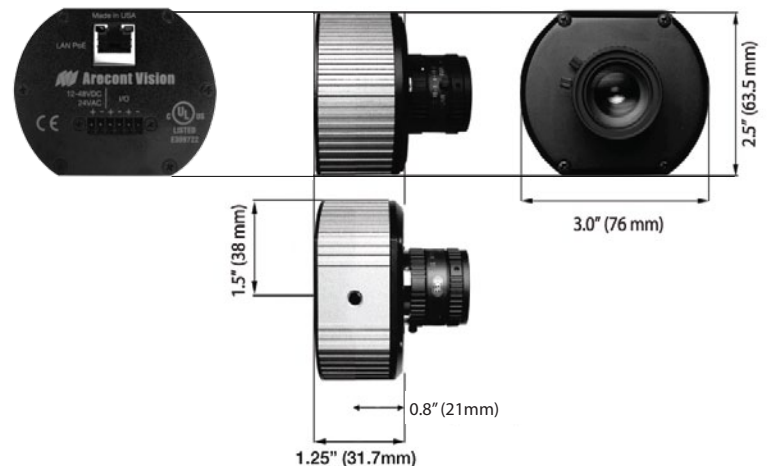

Mechanical

- 3" W (76mm) x 2.5" H (63.5mm) x 1.25" D (31.7mm) (w/o lens)
- 5.8oz (164 grams) w/o lens
- C/CS lens mount

Accessories

- HSG2: Outdoor IP67 housing with heater and dual fans
- D4SO: Outdoor 4" IP66, IK-10, dome housing