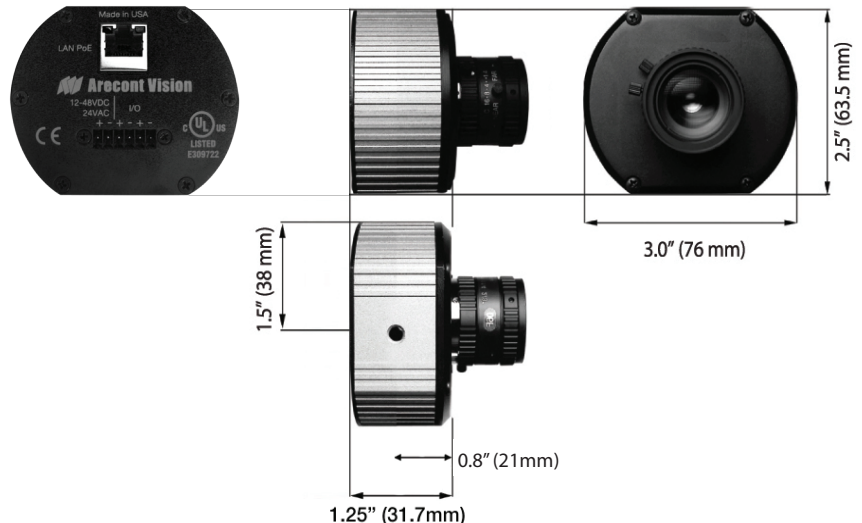

Mechanical

- 3" W (76 mm) x 2.5" H (63.5 mm) x 1.25" D (31.7 mm) (w/o lens)
- 5.8 oz (164 grams) w/o lens
- C/CS lens mount

Accessories

- D4S: Indoor 4" Surface Mount Dome
- D4F: Indoor 4" In-Ceiling Flush Mount Dome
- D4SO: Outdoor 4" Ip66, Ik-10, Dome Housing
- Dome 4-I: Indoor 4" Vandal Dome
- Dome 4-O: Outdoor 4" Vandal Dome
- Dome 5-I: Indoor 5" Recessed Dome
- HSG2: Outdoor Ip67 Housing with Heater and Dual Fans