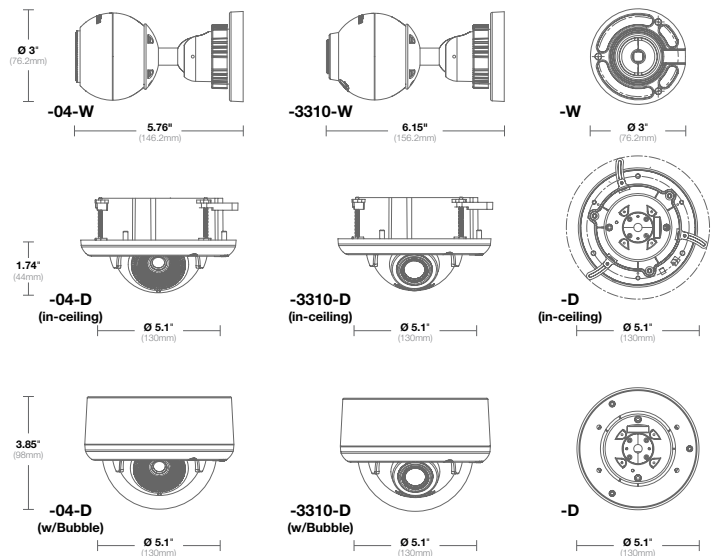

Environmental	Operating temperature	-5°C (-23°F) to +50°C (122°F)
	Humidity	0% to 90% (non-condensing)
	Stable image temperature	0°C (32°F) to +50°C (122°F)
	Storage temperature	-20°C (-4°F) to +60°C (140°F)

General Electrical	Digital Input	General purpose opto-coupled
	Digital Output	General purpose opto-coupled (non -A)
	Power Over Ethernet	PoE 802.3af, Class 2
	Auxiliary Power	12-48V DC, 24V AC
	Max Power Consumption	AV1145 / AV2145 5.0 Watts DC Power AV3145 / AV5145 5.3 Watts DC Power AV2146 / AV3146 6.0 Watts DC Power

Audio Electrical (-A models only)	Streaming	Two-way
	Compression	G.711 PCM 8 kHz
	Input/Output	Integrated microphone / line output

Mechanical	Casing	-W	Die-cast aluminum 3" metal ball and mount
		-D	Plastic surface/in-ceiling dome w/ Acrylic bubble
	Lens	-3310	External lens adjustment for zoom, focus and iris
		-04	External lens adjustment for focus
	Gimbal	Easy 3-axis camera adjustment w/360° pan, 90° tilt and 360° z-axis	
	Dimensions	-04-W	Ø 3" (76.2mm) x 5.76" H (146.2mm)
		-3310-W	Ø 3" (76.2mm) x 6.15" H (156.2mm)
		-D (in-ceiling)	Ø 5.1" (130mm) x 1.74" H (44mm)
		-D (surface mount w/ bubble)	Ø 5.1" (130mm) x 3.85" H (98mm)
Weight		Camera Unit	Packaged
	-W	1.2lbs (0.54kg)	2.0lbs (0.9kg)
	-D	1.2lbs (0.54kg)	1.9lbs (0.86kg)
Dome Color	-LG	Light Gray Dome	

Accessories	D4S-WMT-B	Black wall mount with 3/4" NPT standard
	D4S-CMT-B	Black ceiling mount with 3/4" NPT standard
	D4S-WMT	Wall mount with 3/4" NPT standard
	D4S-CMT	Ceiling mount with 3/4" NPT standard
	SV-EBA	Electrical box adapter
	SV-JBA	Junction box adapter