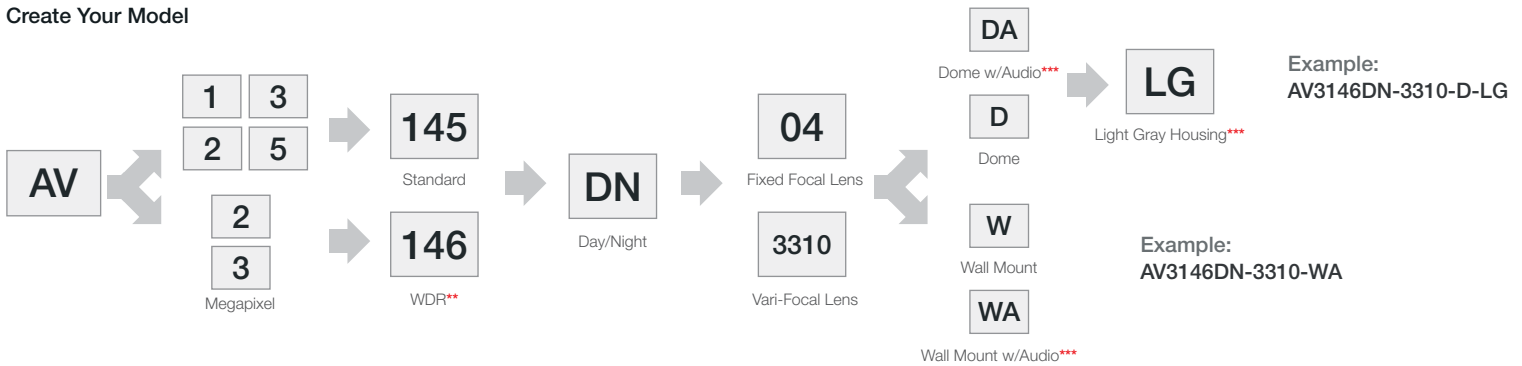

Model Specific Features

AV1145DN	1.3MP Effective	42fps	-	-	-
AV2145DN	1080p	31fps	-	Casino™ Mode	-
AV2146DN	1080p Effective	30fps	WDR	-	-
AV3145DN	3MP Effective	21fps	-	-	Binning
AV3146DN	3MP	21fps	WDR	-	Binning
AV5145DN	5MP	14fps	-	-	Binning

Build-to-Order Options

-W	Wall Mount Model
-D	Dome or Recessed Dome Model
-3310	3.3mm-10mm Vari-Focal Lens
-04	4mm Fixed Focal Lens
-A	Audio
-LG	Light Gray Dome

Ex: AV2145DN-3310-DA-LG
MegaBall™ 1080p Dome camera with 3.3-10mm Lens with Audio in Light Gray

Create Your Model

*All MegaBall models have Day/Night functionality
**WDR for 2MP (1080p) and 3MP models only
***Audio and Light Gray dome housing only available in some configurations

Camera Imaging Specifications

Model		AV1145	AV2145	AV2146	AV3145	AV3146	AV5145
Image Sensor (CMOS)		1.3MP Effective	2.07MP (1080p)	2.07MP (1080p) Effective	3MP Effective	3MP	5MP
Optical Format		1/2.7"	1/2.7"	1/3.2"	1/2.5"	1/3.2"	1/2.5"
Pixel Pitch		3µm	3µm	2.2µm	2.2µm	2.2µm	2.2µm
Minimum Illumination	Day/Night (-DN Version)	0 Lux, IR sensitive	0 Lux, IR sensitive	0 Lux, IR sensitive	0 Lux, IR sensitive	0 Lux, IR sensitive	0 Lux, IR sensitive
Full FOV Resolution		1280 H x 1024 V	1920 H x 1080 V	1920 H x 1080 V	2048 H x 1536 V	2048 H x 1536 V	2592 H x 1944 V
1/4 Resolution		640 H x 512 V	960 H x 540 V	960 H x 540 V	1024 H x 768 V	1024 H x 768 V	1296 H x 972 V
Dynamic Range		69dB	69dB	WDR up to 100dB	70.1dB	WDR up to 100dB	70.1dB
Frame Rates	At Max Res.	42fps (1280 x 1024)	31fps (1920 x 1080)	30fps (1920 x 1080)	21fps (2048 x 1536)	21fps (2048 x 1536)	14fps (2592 x 1944)
	Cropped	-	42fps (1280 x 1024)	41fps (1280 x 1024)	29fps (1920 x 1080) 41fps (1280 x 1024)	30fps (1920 x 1080) 41fps (1280 x 1024)	21fps (2048 x 1536) 29fps (1920 x 1080) 41fps (1280 x 1024)
	Binning Mode	-	-	-	46fps (1024 x 768) 64fps (960 x 540)	21fps (1024 x 768) 27fps (800 x 600) 31fps (960 x 540) 32fps (640 x 512)	34fps (1296 x 972) 46fps (1024 x 768) 64fps (960 x 540)
Lens H-FOV	4mm, 1/2.5", F1.6 (- 04 version)	55°	82°	63°	71°	68°	90°
	3.3-10mm, 1/2.5", F1.6 (- 3310 version)	61°-21°	90°-31°	73°-26°	75°-25°	78°-28°	95°-32°