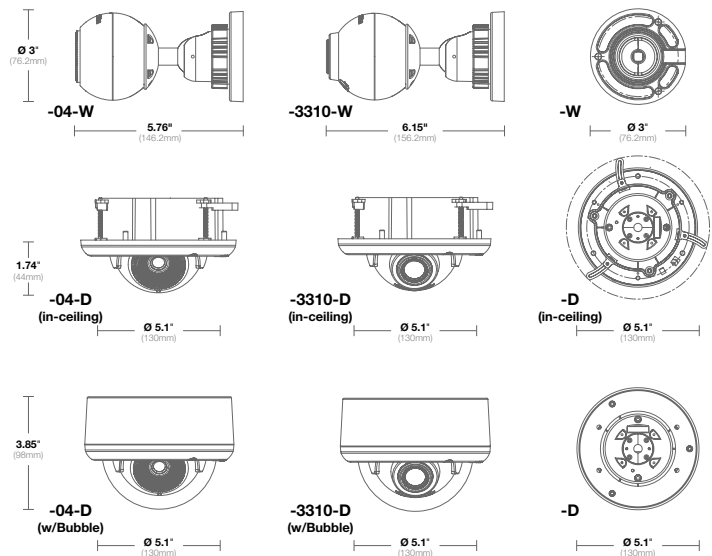

Audio Electrical (-A models only)	<b>Streaming</b>	Two-way
	<b>Compression</b>	G.711 PCM 8 kHz
	<b>Input/Output</b>	Integrated microphone / line output

Mechanical	<b>Casing</b>	<b>-W</b>	Die-cast aluminum 3" (76.2mm) metal ball and mount
		<b>-D</b>	Plastic surface/in-ceiling dome w/ Acrylic bubble
	<b>Lens</b>	<b>-3310</b>	External lens adjustment for zoom, focus and iris
		<b>-04</b>	External lens adjustment for focus
	<b>Gimbal</b>	Easy 3-axis camera adjustment w/360° pan, 90° tilt and 360° z-axis	
	<b>Dimensions</b>	<b>-04-W</b>	Ø 3" (76.2mm) x 5.76" H (146.2mm)
		<b>-3310-W</b>	Ø 3" (76.2mm) x 6.15" H (156.2mm)
		<b>-D (in-ceiling)</b>	Ø 5.1" (130mm) x 1.74" H (44mm)
		<b>-D (surface mount w/ bubble)</b>	Ø 5.1" (130mm) x 3.85" H (98mm)
		<b>Camera Unit</b>	<b>Packaged</b>
<b>Weight</b>	<b>-W</b>	1.2lbs (0.54kg)	2.0lbs (0.9kg)
	<b>-D</b>	1.2lbs (0.54kg)	1.9lbs (0.86kg)
<b>Dome Color</b>	<b>-LG</b>	Light Gray Dome	