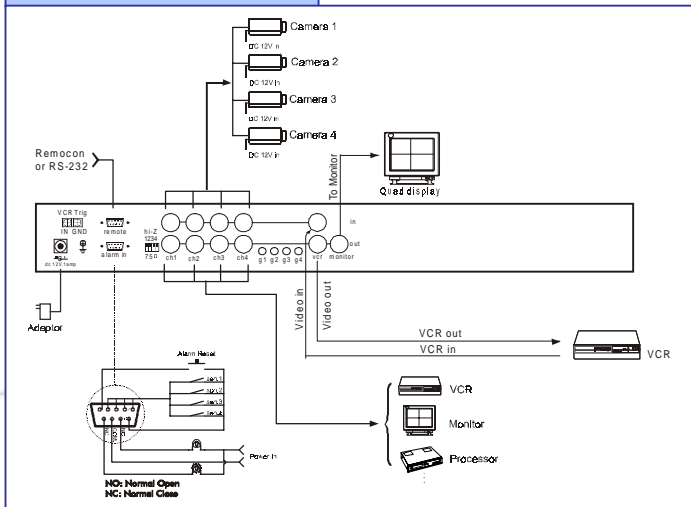

4CH Color Duplex Multiplexer

MPX-9004S
MPX-9004SA

Standard Model

- ▶ High resolution in quad display
- ▶ Real time refresh rate in live multi-screen display
- ▶ Duplex operation
- ▶ Revolutionary auto VCR speed detection with and without switching pulse connection
- ▶ Multiple playback formats
- ▶ On screen time, title & setup menu
- ▶ Auto & user adjustable VCR sync.
- ▶ Double speed in VCR operation
- ▶ Full alarm operations
- ▶ RS-232 port
- ▶ Optional remote keypad
- ▶ Bounce free sequencing
- ▶ **REMARK:**
MPX-9004SA: MPX-9004S plus audio function

Basic Connection

Specifications

Model Number	MPX-9104S MPX-9104SA	MPX-9104E MPX-9104EA	MPX-9004S MPX-9004SA	MPX-9004E MPX-9004EA
Camera Type	B/W		Color	
Input Channel Number	4			
Refresh Rate	30(25) FPS Live Video Display			
Resolution	1024 x 512 in Live Multi -Display Mode			
Number of Color	256 Grayscales		16.7 Million	
Time/Date/Title	Yes			
Simplex/Duplex	Duplex			
Live Multi-Screen Display	Yes			
On Screen Setup	Yes			
Loop Through	Yes			
Video Gain Adjustment	Yes		No	
Sequencer	Yes			
Adjustable Dwell Time	Yes			
VCR Synchronization				
Programmable Field Delay	Yes			
Switching Pulse Input	Yes			
Number of Alarm Input	4			
Adjustable Alarm Hold Time	Yes			
Alarm called Full Screen	Yes			
Built in Buzzer	Yes			
Motion Detection	No	Yes	No	Yes
Video Motion Alarm	No	Yes	No	Yes
Alarm Timer	No	Yes	No	Yes
Priority Recording	No	Yes	No	Yes
Covert Camera	No	Yes	No	Yes
Video Loss Alarm	Yes			
Freeze of Last Picture	Yes			
Optional Remote Control Key Pad	Yes			
RS-232	Yes			
Security Lock	Yes			
Bounce Free Selection	Yes			
Multiple Playback Format	Yes			
Individual 75 Ω / Hi-impedance Termination	Yes			