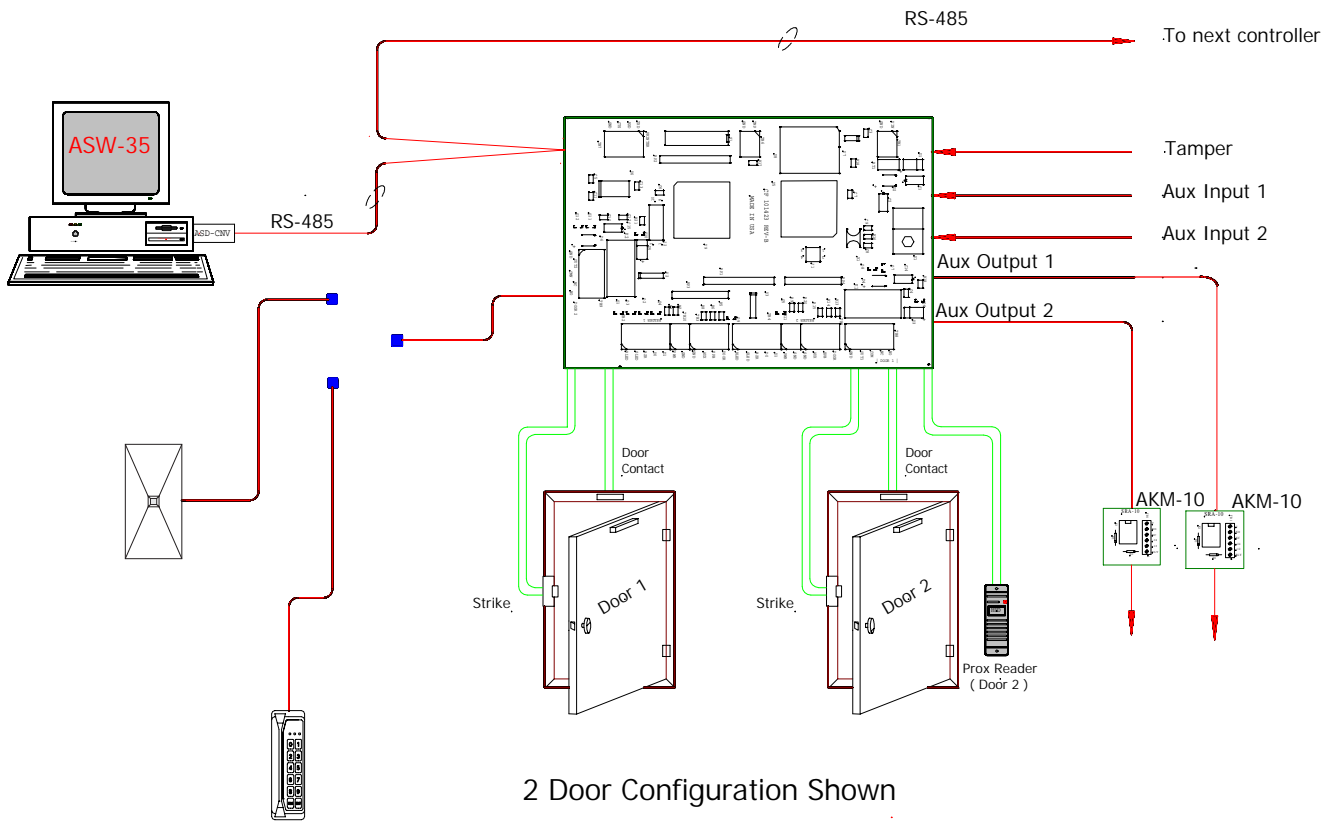

EZ-ONE PRO, up to 8 door Controller

ORDERING INFORMATION

Model Number	Part Number	Description
EZ-ONE-PRO-012	485-012	READERS 1&2 NO READERS
EZ-ONE-PRO-034	485-034	READERS 3&4 NO READERS
EZ-ONE-PRO-056	485-056	READERS 5&6 NO READERS
EZ-ONE-PRO-078	485-078	READERS 7&8 NO READERS
EZ-ONE-PRO-112	485-112	READERS 1&2 MOTOROLA
EZ-ONE-PRO-134	485-134	READERS 3&4 MOTOROLA
EZ-ONE-PRO-156	485-156	READERS 5&6 MOTOROLA
EZ-ONE-PRO-178	485-178	READERS 7&8 MOTOROLA
EZ-ONE-PRO-212	485-212	READERS 1&2 KERI
EZ-ONE-PRO-234	485-234	READERS 3&4 KERI
EZ-ONE-PRO-256	485-256	READERS 5&6 KERI
EZ-ONE-PRO-278	485-278	READERS 7&8 KERI
EZ-ONE-PRO-312	485-312	READERS 1&2 HID MINIPROX
EZ-ONE-PRO-334	485-334	READERS 3&4 HID MINIPROX
EZ-ONE-PRO-356	485-356	READERS 5&6 HID MINIPROX
EZ-ONE-PRO-378	485-378	READERS 7&8 HID MINIPROX
EZ-ONE-PRO-412	485-412	READERS 1&2 HID PROXPOINT PLUS
EZ-ONE-PRO-434	485-434	READERS 3&4 HID PROXPOINT PLUS
EZ-ONE-PRO-456	485-456	READERS 5&6 HID PROXPOINT PLUS
EZ-ONE-PRO-478	485-478	READERS 7&8 HID PROXPOINT PLUS
EZ-ONE-PRO-512	485-512	READERS 1&2 APOLLO
EZ-ONE-PRO-534	485-534	READERS 3&4 APOLLO
EZ-ONE-PRO-556	485-556	READERS 5&6 APOLLO
EZ-ONE-PRO-578	485-578	READERS 7&8 APOLLO