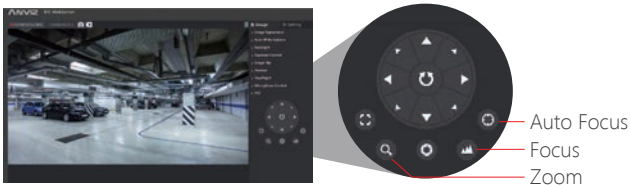

TopViewTM

Vari Focal IR Dome Camera

TopView series fixed dome camera (720P/1080P) are equipped with 3X auto focus P-Iris lens and advanced P-Iris technology to provide better contrast, clarity, resolution and depth of field. With built in IR-cut filter, TopView can display clear image during night. Featuring enhanced WDR, the users can perceive more details in extremely dark and bright environments. The IP66 & IK10 TopView are suitable for monitoring large, open public areas such as police and metro stations, prisons, airports, border patrols, parks and parking lots.

Key Features

- ▶ High definition up to 5M
- ▶ Super wide dynamic range
- ▶ 4X Varifocal motorized lens with P-iris
- ▶ Up to 30m Smart IR
- ▶ 3-axis mechanical design
- ▶ Smart edge storage

▶  **IP66 and IK10**
TopView series is equipped with dust-proof, waterproof and anti-destructive cover to make sure the well function at any time

- ▶ **Smart Focus System**
To make an easier installation, Openview series uses a stepper motor lens, to make sure the installer can remotely control the focal length and focus accurately by adjusting the interface

- ▶ **Super Wide Dynamic Range**
Catch more details in both, extremely dark and bright environments

Ordinary Camera

WDR Camera

- ▶ **P-iris**
Equipped with P-Iris Lens, OpenView series provides the images with better contrast, clarity, resolution and depth of field to users