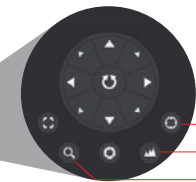

OpenView™

Vari Focal IR Bullet Camera

The OpenView Series HD bullet camera is designed for outdoor installation because of its perfect heat dissipation and waterproof design. Equipped with 3X auto focus P-Iris lens and advanced P-Iris technology, OpenView provides better contrast, clarity, resolution and depth of field. The powerful intelligent IR lights (range up to 50m) adjust the power automatically for a clear detailed imaging in low-lux conditions at varying distances.

Key Features

- ▶ High definition up to 5M
- ▶ 4X varifocal motorized lens with P-iris
- ▶ IR anti-reflection shield
- ▶ P-Iris lens
- ▶ Multiple interface of audio and alarm

▶ Quick Install

With one screw to fix the rotation of all angles, the installation of the bullet camera is easier for users

Ordinary Camera

Anviz Camera

▶ Intelligent Infrared Matching Algorithm

Built-in multi-angle infrared lights can automatically match with various focal length to ensure a perfect fill light

▶ IP67 Waterproof and Outdoor Design

The high level of IP67 and outdoor design strengthen the reliability of OpenView series under harsh outdoor environment

▶ Smart Focus System

To make an easier installation, Openview series uses a stepper motor lens, to make sure the installer can remotely control the focal length and focus accurately by adjusting the interface