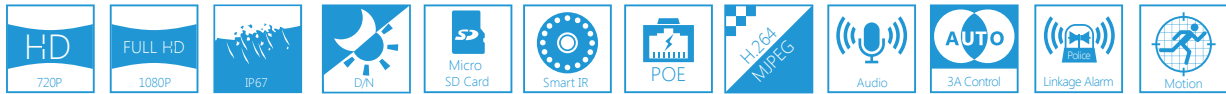

Key Features

- ▶ High definition up to 5M
- ▶ 4X varifocal motorized lens with P-iris
- ▶ IR anti-reflection shield
- ▶ P-Iris lens
- ▶ Multiple interface of audio and alarm

▶ Quick Install

With one screw to fix the rotation of all angles, the installation of the bullet camera is easier for users

- Auto Focus
- Focus
- Zoom

Technical Specifications

Type	OP1408-I(Z)E	OP1608-I(Z)E	
Camera	Image Sensor	1/3"CMOS	1/2.8"CMOS
Feature	Maximum Resolution	1280×720	1920×1080
	Shutter Time	1/3s~1/100000s	
	Minimum Illumination	0.01Lux	
	Day/Night	IR-CUT	
	WDR	Support	
	BLC	Support	
	IR Range	50-70m	
	SN Ratio	>54dB	
	Lens	Focal Length	2.8mm-12mm
Mount Type		Φ14	
Max Aperture		F1.4	
Auto-Iris		Support	
Audio	Audio In	1-ch 3.5 mm audio interface, 1 built-in Microphone	
	Audio Out	1-ch 3.5mm audio interface	
	Audio Compression	G.711	
Video	Video Compression	H.264, MJPEG	
	Frame Rate	Main Stream(1280×720@25fps) Sub Stream(704×576@25fps)	Main Stream(1920×1080@25fps) Sub Stream(704×576@25fps)
Alarm	Alarm In	1 channel	
	Alarm Out	1 channel	
	Alarm Trigger	Network disconnect, IP address conflict, Storage exception	
Function	Image Setting	Brightness, Contrast, Sharpness, Saturation	
	Focus	Support (-Z model)	
	On-board Storage	Built-in Micro SD up to 64GB	
	Others	Privacy mask, OSD, Image Flip	
Interface	Ethernet	RJ-45 (10/100/1000Base-T)	
	Protocols	TCP/IP, ICMP, HTTP, HTTPS, FTP, DHCP, DNS, DDNS, RTP, RTSP, RTCP, PPPoE, NTP, UPnP, SMTP, SNMP, IGMP, 802.1X, QoS	
	Compatibility	ONVIF	
General	Power Supply	DC12V/POE	
	Power Consumption	<12W	
	Operating Conditions	-30°C to 60°C (-22°F to 140°F)	
	Weather Proof	IP67	
	Weight	1066g (2.35pounds)	
Dimensions	Φ96*269mm (Φ3.78"*10.6")		