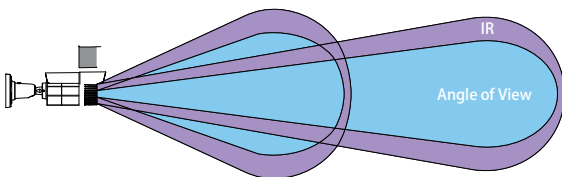

Key Features

- ▶ High definition up to 5M
- ▶ 4X varifocal motorized lens with P-iris
- ▶ IR anti-reflection shield
- ▶ P-Iris lens
- ▶ Multiple interface of audio and alarm

▶ Quick Install

With one screw to fix the rotation of all angles, the installation of the bullet camera is easier for users

Ordinary Camera

Anviz Camera

▶ Intelligent Infrared Matching Algorithm

Built-in multi-angle infrared lights can automatically match with various focal length to ensure a perfect fill light

▶ IP67 Waterproof and Outdoor Design

- Auto Focus
- Focus
- Zoom

Technical Specifications

Type	OP1408-I(Z)E	OP1608-I(Z)E	
Camera	Image Sensor	1/3"CMOS	1/2.8"CMOS
Feature	Maximum Resolution	1280×720	1920×1080
	Shutter Time	1/3s~1/100000s	
	Minimum Illumination	0.01Lux	
	Day/Night	IR-CUT	
	WDR	Support	
	BLC	Support	
	IR Range	50-70m	
	SN Ratio	>54dB	
	Lens	Focal Length	2.8mm-12mm
Mount Type		Φ14	
Max Aperture		F1.4	
Auto-Iris		Support	
Audio	Audio In	1-ch 3.5 mm audio interface, 1 built-in Microphone	
	Audio Out	1-ch 3.5mm audio interface	
	Audio Compression	G.711	
Video	Video Compression	H.264, MJPEG	
	Frame Rate	Main Stream(1280×720@25fps) Sub Stream(704×576@25fps)	Main Stream(1920×1080@25fps) Sub Stream(704×576@25fps)
Alarm	Alarm In	1 channel	
	Alarm Out	1 channel	
	Alarm Trigger	Network disconnect, IP address conflict, Storage exception	
Function	Image Setting	Brightness, Contrast, Sharpness, Saturation	
	Focus	Support (-Z model)	
	On-board Storage	Built-in Micro SD up to 64GB	
	Others	Privacy mask, OSD, Image Flip	
Interface	Ethernet	RJ-45 (10/100/1000Base-T)	
	Protocols	TCP/IP, ICMP, HTTP, HTTPS, FTP, DHCP, DNS, DDNS, RTP, RTSP, RTCP, PPPoE, NTP, UPnP, SMTP, SNMP, IGMP, 802.1X, QoS	
	Compatibility	ONVIF	
General	Power Supply	DC12V/POE	
	Power Consumption	<12W	
	Operating Conditions	-30°C to 60°C (-22°F to 140°F)	
	Weather Proof	IP67	
	Weight	1066g (2.35pounds)	
Dimensions	Φ96*269mm (Φ3.78"*10.6")		