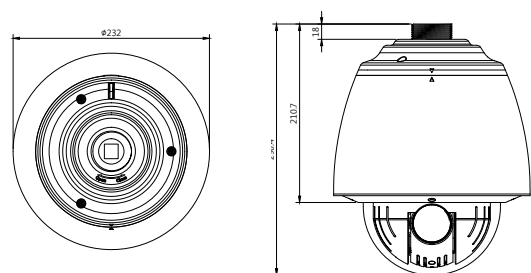

Mechanical

- Aluminium, Anti-vandal bubble (Poly Carbonate)
- Color: Ivory
- Dimension: Outdoor : 248(d) x 309(h) mm
- Weight (Approx.): 4.6 kg (10.14 lbs) (outdoor)
- IP Rating: IP66 Certified

Advanced Motion Detection (Included as Standard)

Analytics are powered by VCA Technology

Dimension: (mm)

AMAG Technology

www.amag.com