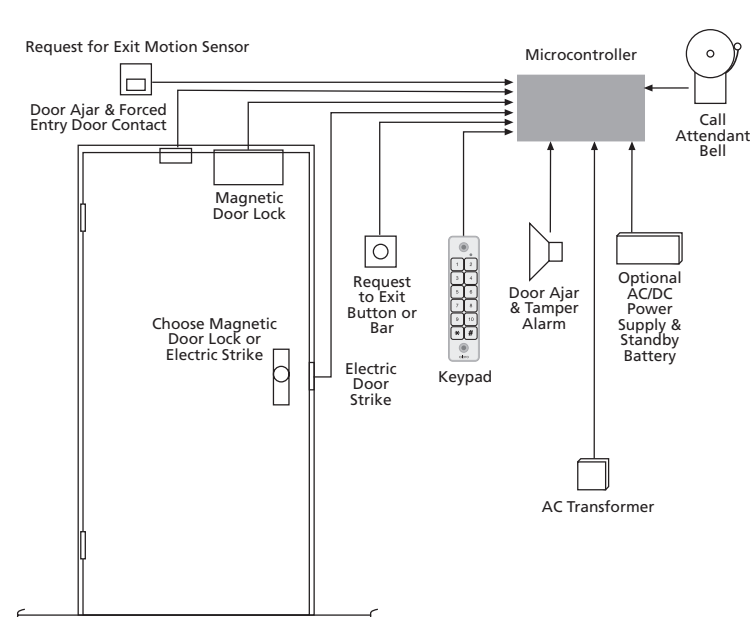

Single Door Two Part Access Controller System - 200 Users