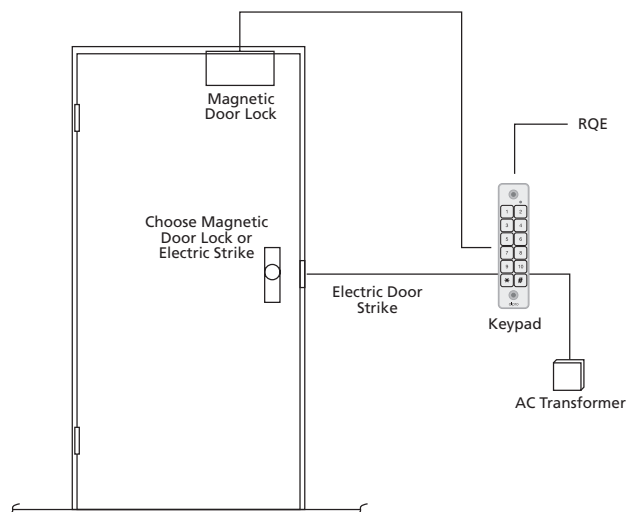

DESCRIPTION	CODE
Self Contained Single Door Access Control - 200 Users Slim Surface Mount, 2x6, 2 LED, Outdoor/Indoor, Bright Aluminium Slim (Flush) Mortise Mount, 2x6, 2 LED, Outdoor/Indoor, Bright Aluminium	<b>AS-626S-200/3M</b> <b>AS-626M-200</b>
Single Door Two Part Access Controller System - 200 Users Slim Surface Mount, 2x6, 2 LED, Outdoor/Indoor, Bright Aluminium Slim (Flush) Mortise Mount, 2x6, 2 LED, Outdoor/Indoor, Bright Aluminium	<b>AS-826S-200</b> <b>AS-826M-200</b>
<b>Accessories</b> Cable, replacement, between Keypad and Controller. 3 metres of cable with connectors	<b>AST10CABLE</b>

## Self Contained Single Door Access Control - 200 Users