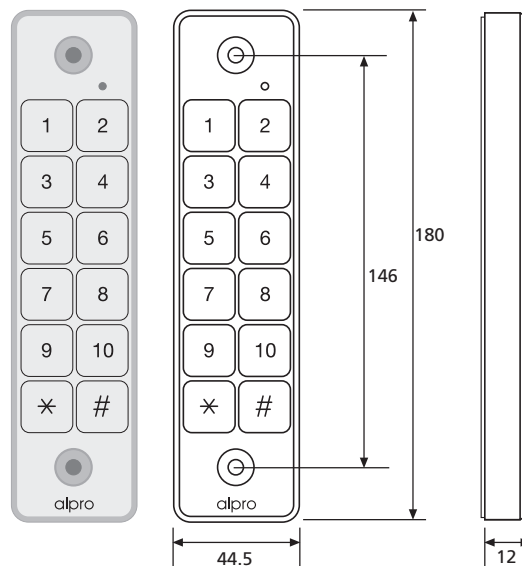

Slim Surface