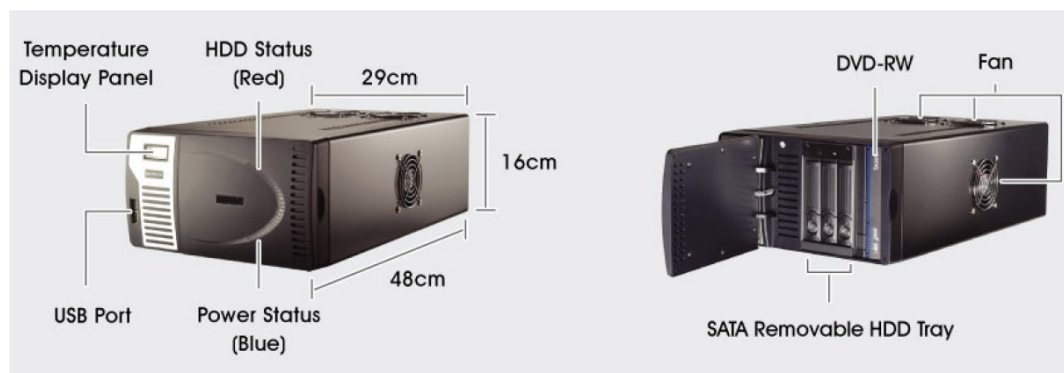

DIMENSIONS

Design and specifications are subject to change without notice

Status 04/2008