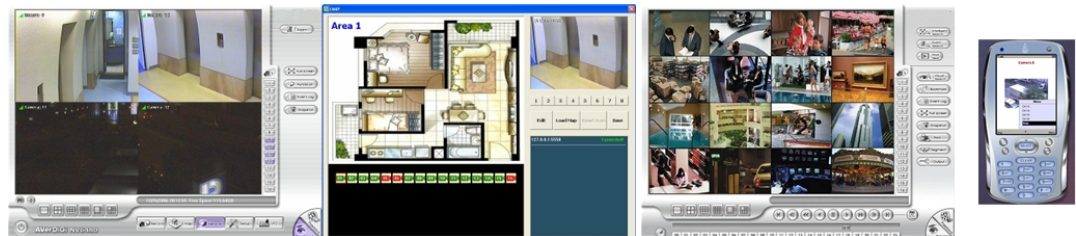

16-Ch PC based hybrid DVR

REAR VIEW

D.O.M. (Disk On Module)

Windows XP embedded in DOM, system can efficiently prevent virus attacking and operate even HDD crashed

Screens

Design and specifications are subject to change without notice