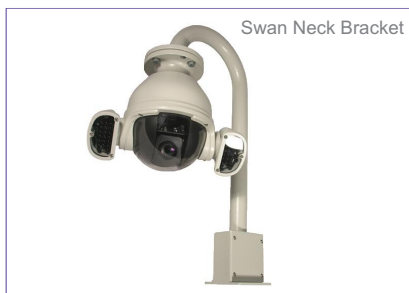

36x Col/Mono External
YES
1/4" ExView HAD
36x
12x, 432x
540
752(H) x 582(V)
2.7°(T) 57.8° (W)
3.4 - 122.4 mm
YES
1.4 Lux (50 IRE)
0.1 Lux
0.01 Lux
>50 dB
YES
YES

All units have the following functions
1 V p p, 75Ω
PAL or NTSC
Auto / manual
360
4 (max 128 presets per tour)
4 mimic tours - up to 30 minutes duration each
Up to 32, 8 present on screen simultaneously, 4 levels of opacity
YES
Coaxial or RS485 (auto select)
RS 485: 360, Pelco P, Pelco D, Honeywell, Ultrak Coaxial-360, Pelco Coaxitron, BBV
0.1 - 240°/sec, 360° continuous rotation, absolute positioning
0.1 - 200°/sec, absolute positioning
90°
Goes to preset, tour or mimic tour after prescribed time (menu)
3 levels - menu set up
enable/disable
-20 to 60°C
24Vac
VDE-PSU / PRED-PSU
Wall, Corner, Swan Neck, Soffit, Pole
Telemetry and power with opto isolation
Safety mark : CE approval; Ingress : IP67

360BHD130411v1

World class manufacturing in the United Kingdom

All trademarks are used courtesy of registered owners. Black Hawk Dome is a registered trademark of 360 Vision Technology Ltd. The manufacturer reserves the right to change specifications without notice.

360 Vision Black Hawk Domes are covered by a 3 year warranty (excluding IR Lamps) valid from delivery date. Warranty cover is based on return to 360 Vision UK Factory with a pre-issued RMA Number.