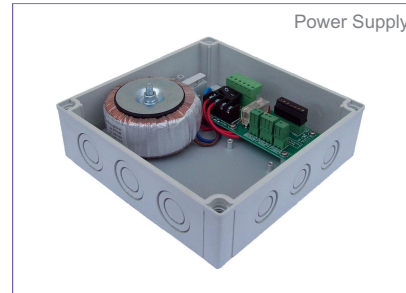

36x Col/Mono External
YES
1/4" ExView HAD
36x
12x, 432x
540
752(H) x 582(V)
2.7°(T) 57.8° (W)
3.4 - 122.4 mm
YES
1.4 Lux (50 IRE)
0.1 Lux
0.01 Lux
>50 dB
YES
YES

All units have the following functions
1 V p p, 75Ω
PAL or NTSC
Auto / manual
360
4 (max 128 presets per tour)
4 mimic tours - up to 30 minutes duration each
Up to 32, 8 present on screen simultaneously, 4 levels of opacity
YES
Coaxial or RS485 (auto select)
RS 485: 360, Pelco P, Pelco D, Honeywell, Ultrak Coaxial-360, Pelco Coaxitron, BBV
0.1 - 240°/sec, 360° continuous rotation, absolute positioning
0.1 - 200°/sec, absolute positioning
90°
Goes to preset, tour or mimic tour after prescribed time (menu)
3 levels - menu set up
enable/disable
-20 to 60°C
24Vac
VDE-PSU / PRED-PSU
Wall, Corner, Swan Neck, Soffit, Pole
Telemetry and power with opto isolation
Safety mark : CE approval; Ingress : IP67

360BHD130411v1

World class manufacturing in the United Kingdom

All trademarks are used courtesy of registered owners. Black Hawk Dome is a registered trademark of 360 Vision Technology Ltd. The manufacturer reserves the right to change specifications without notice.

360 Vision Black Hawk Domes are covered by a 3 year warranty (excluding IR Lamps) valid from delivery date. Warranty cover is based on return to 360 Vision UK Factory with a pre-issued RMA Number.